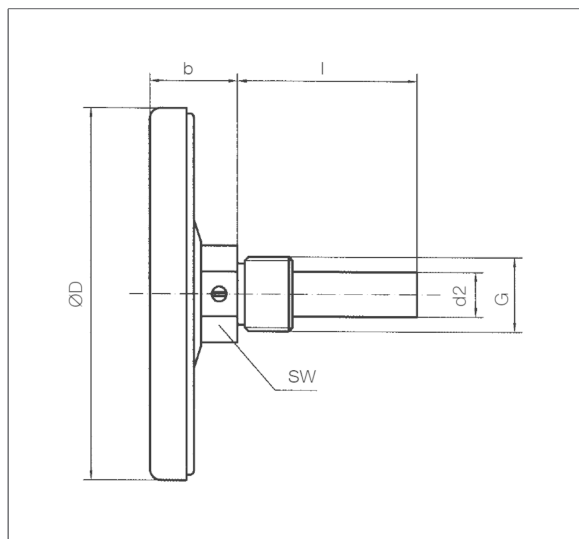

Technical specifications

Type

D2

Nominal size

63 – 80 – 100 – 160

Measuring element

Bimetal helix

Accuracy class

Bottom or centre back

Dial

Aluminium, white

Scaling black

Pointer

Aluminium, black

Application area (EN 13190)

Continuous load: Measuring range

Sheet steel, nickel-plated

Window

Instrument glass

Options

- Other connection types
- Other ranges
- Other stem lengths

Technical drawings

Bottom connection

Dimensions (mm)

Centre back connection

Dimensions (mm)

NG	b	D	d2	G	I	SW
63	24	63	12	G½B	40	22
	24	63	12	G½B	63	22
	24	63	12	G½B	100	22
	24	63	12	G½B	150	22
80	24	80	12	G½B	40	22
	24	80	12	G½B	63	22
	24	80	12	G½B	100	22
	24	80	12	G½B	150	22
100	26	100	12	G½B	40	22
	26	100	12	G½B	63	22
	26	100	12	G½B	100	22
	26	100	12	G½B	150	22
160	32	160	12	G½B	40	22
	32	160	12	G½B	63	22
	32	160	12	G½B	100	22
	32	160	12	G½B	150	22